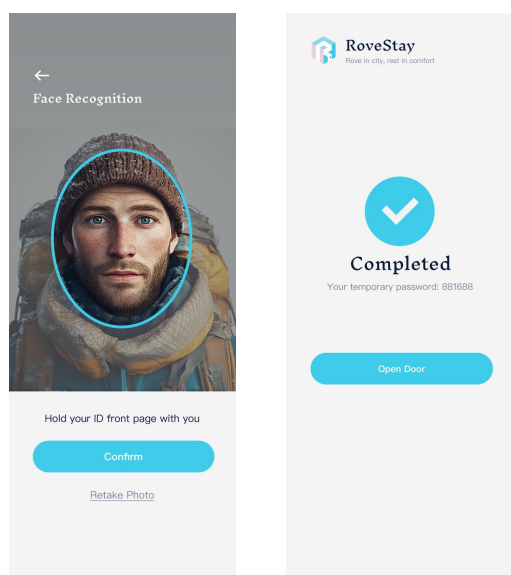

RoveStay

A flexible, self-served mobile capsule hotel with dynamic locations based on market demand.

User Flow

Plan a trip

Music festival / Travel

Check location

Check the parking lot to stay

Choose Motel & Book

Stuff refill the resources every three days, and move the hotel monthly depends on algorithm.

Self Check-in

Check-out & Pay Bill

Scan here to experience the VR