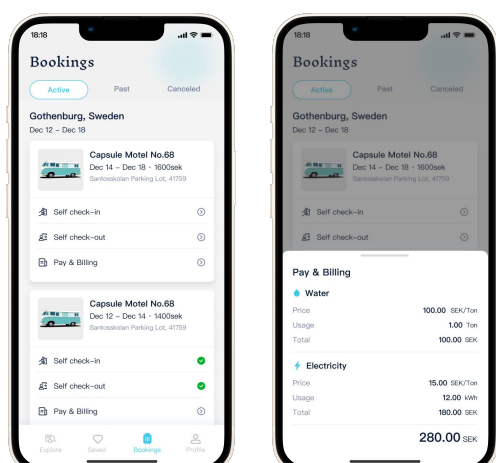

RoveStay

A flexible, self-served mobile capsule hotel with dynamic locations based on market demand.

User Flow

Plan a trip

Music festival / Travel

Check location

Check the parking lot to stay

Choose Motel & Book

Stuff refill the resources every three days, and move the hotel monthly depends on algorithm.

Self Check-in

Check-out & Pay Bill

Scan here to experience the VR