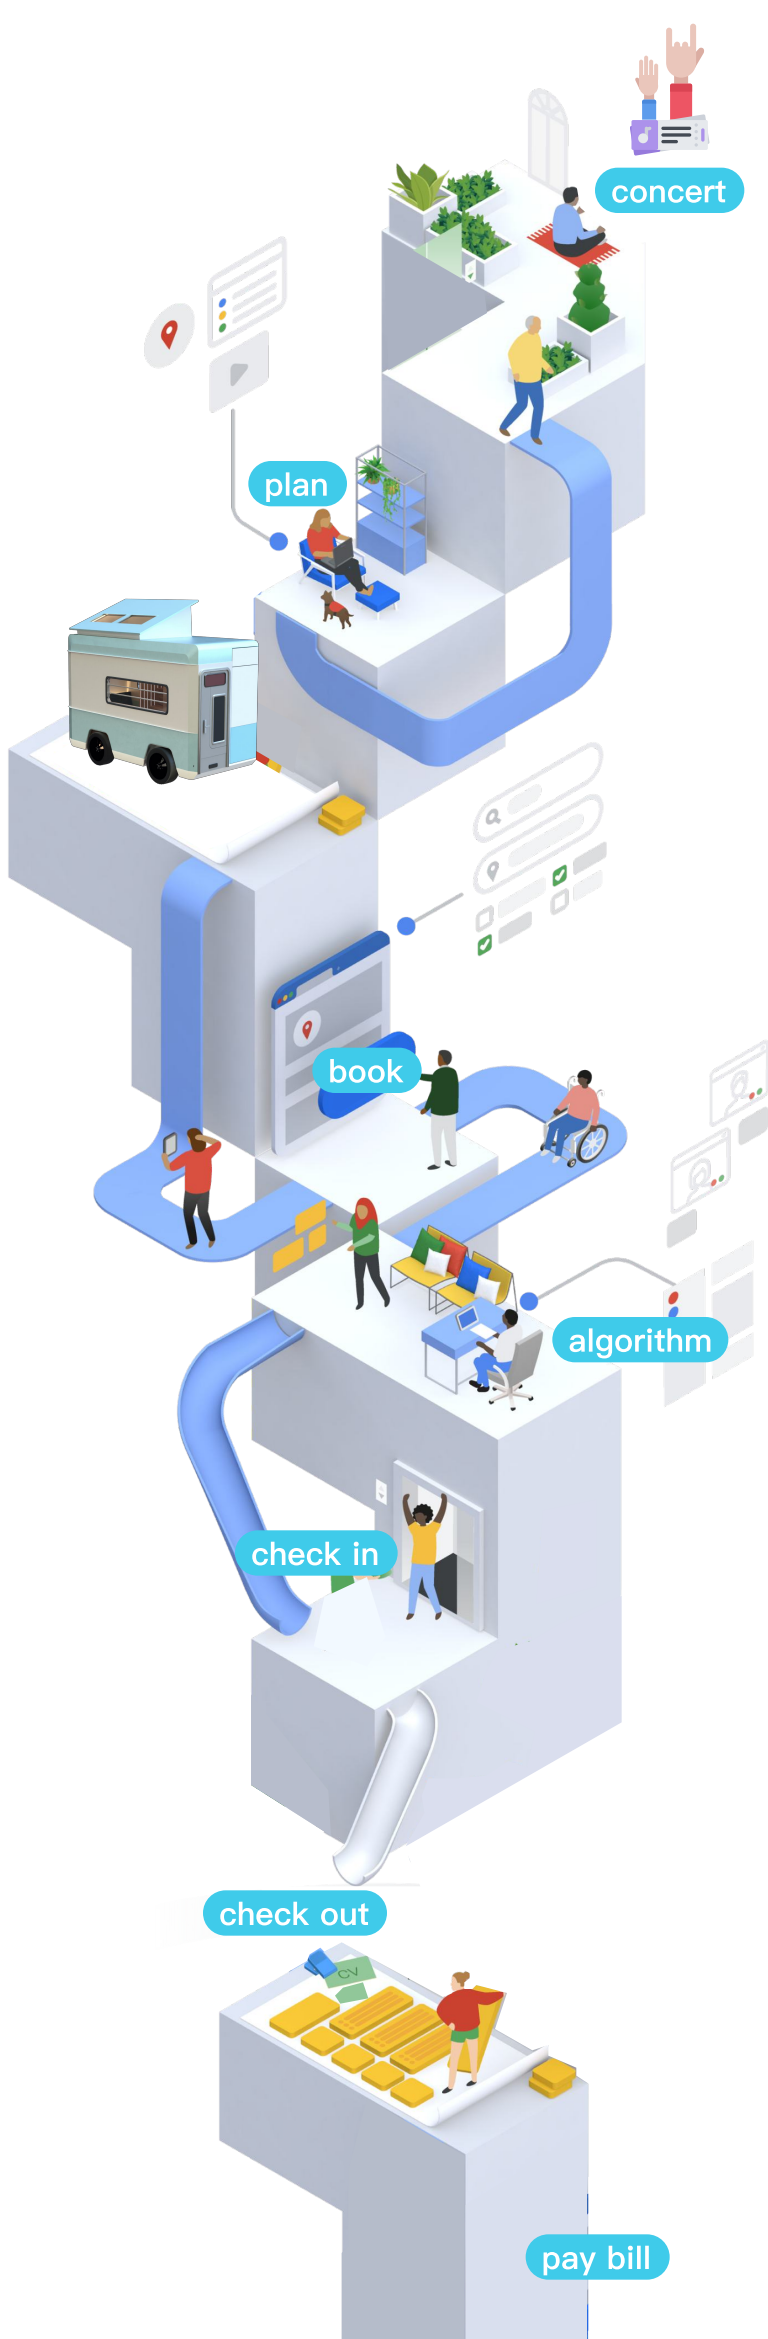

RoveStay

A flexible, self-served mobile capsule hotel with dynamic locations based on market demand.

User Flow

Plan a trip

Music festival / Travel

Check location

Check the parking lot to stay

Choose Motel & Book

Stuff refill the resources every three days, and move the hotel monthly depends on algorithm.

Self Check-in

Check-out & Pay Bill

Scan here to experience the VR