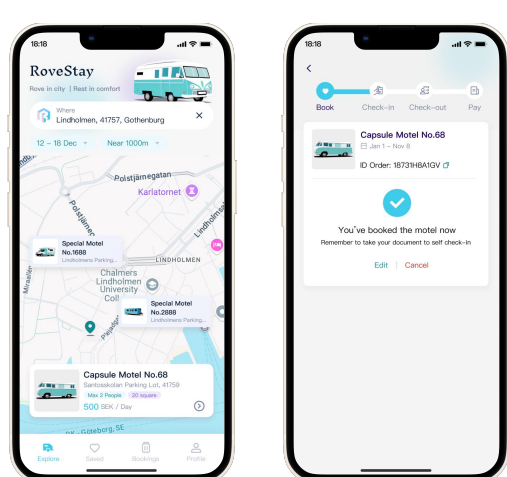

RoveStay

A flexible, self-served mobile capsule hotel with dynamic locations based on market demand.

User Flow

Plan a trip

Music festival / Travel

Check location

Check the parking lot to stay

Choose Motel & Book

Stuff refill the resources every three days, and move the hotel monthly depends on algorithm.

Self Check-in

Check-out & Pay Bill

Scan here to experience the VR